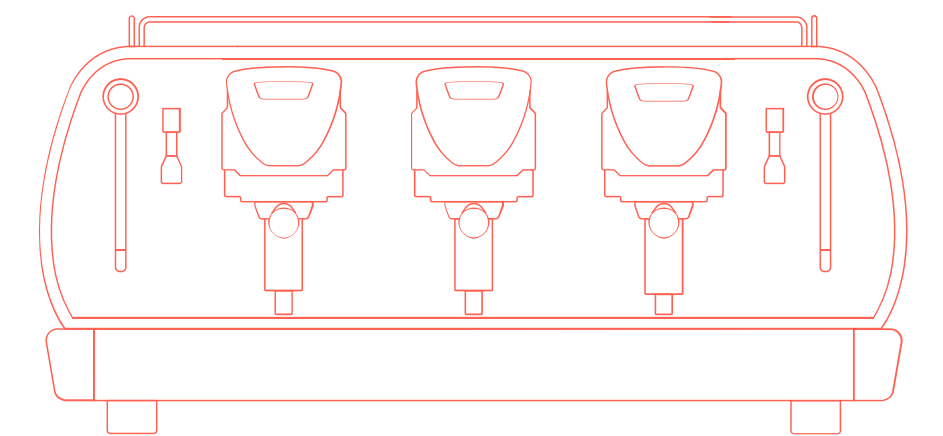

fiamma

SINCE 1977

hello@fiamma.pt

ASTROLAB MULTIBOILER

	ASTROLAB 2 MB	ASTROLAB 3 MB
Boiler technology	MULTIBOILER	MULTIBOILER
Temperature control		
Coffee boiler power & capacity	2 x 0.5 l/ 2 x 1.5 kW	3 x 0.5 l/ 3 x 1.5 kW
Steam boiler power & capacity	10.5 l	12 l
Hot water taps	2 (portioned & mixed)	
Steam wands	2 cool touch with 360° lever tap	
Overall power	3.55 ~6.55 kW	5.25 ~8.75 kW
Voltage	~220-240 V/ 400 V ~2 N	400 V ~2 N
Dimensions Tall Cups	820x630x510 mm	1050x630x510 mm